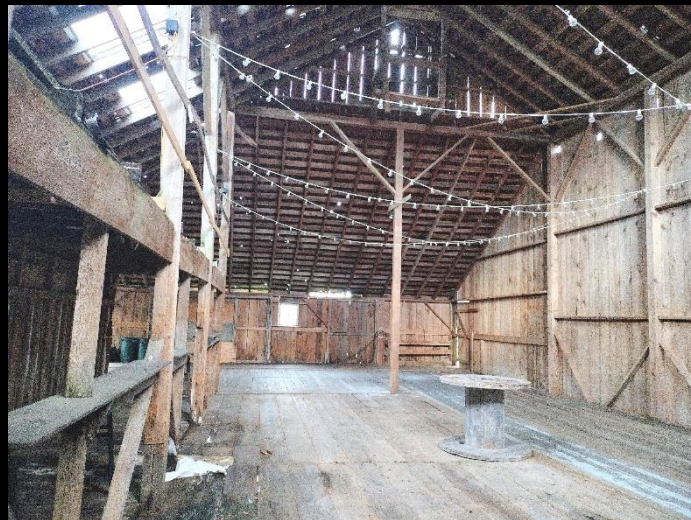

PIERCE COUNTY

Ransweiler Farm,
Ashford – c.1895

Heritage Barn Nominations - Round Thirty-Six

SAN JUAN COUNTY

Boyce Homestead,
Friday Harbor –
1928

Heritage Barn Nominations - Round Thirty-Six

SAN JUAN COUNTY