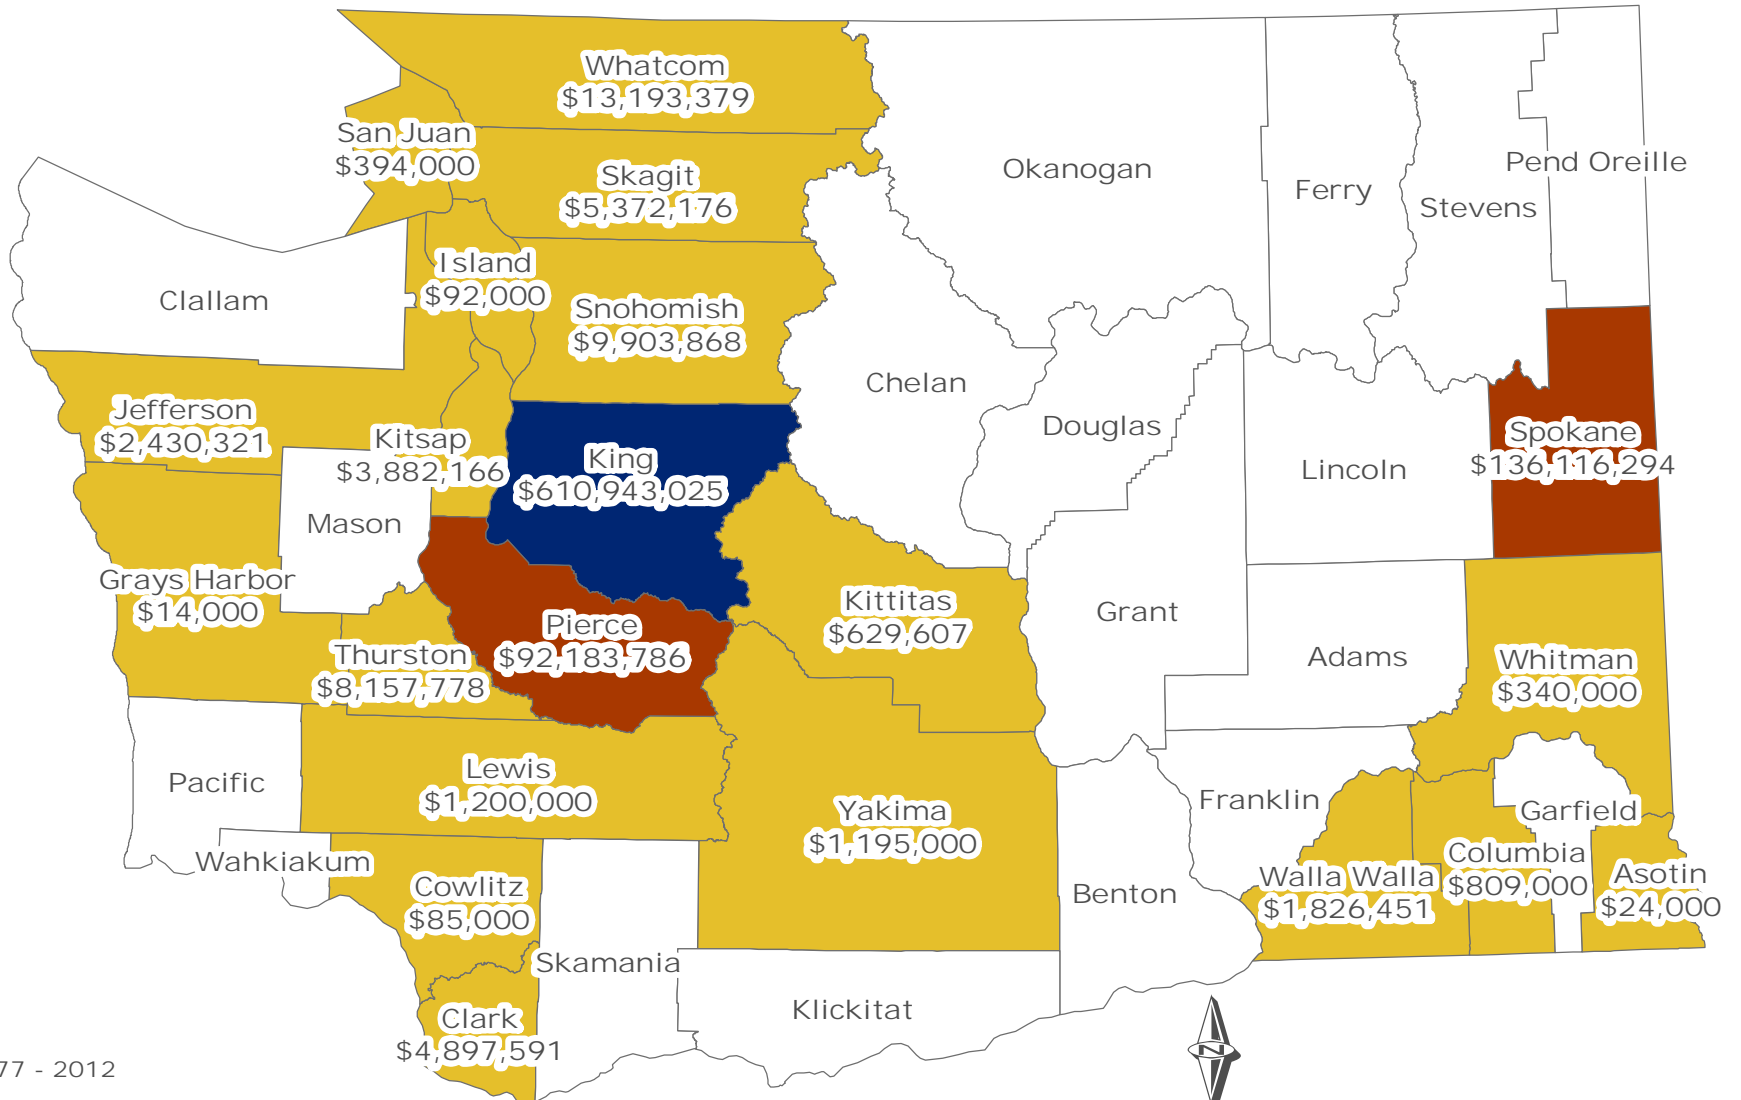

Certified Rehab Projects & Totals by County

1977 - 2012

1977 - 2012

- 0
- 1 - 29
- 30 - 55
- 56 - 122

State of Washington
 Department of Archaeology and Historic Preservation

Map Created - October 2013