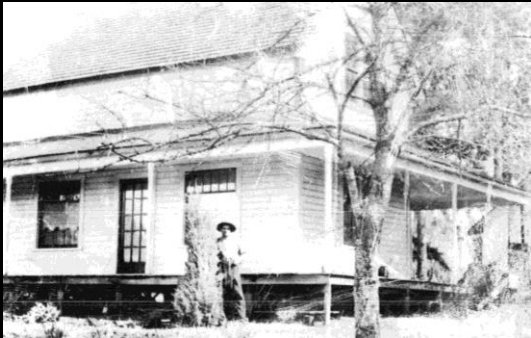

The Washington State
**Department of Archaeology &
Historic Preservation**

Round Twenty One

Michael Houser, *State Architectural Historian*

Heritage Barn Nominations - Round Twenty One

CLARK COUNTY

Lowell Hidden Barn, Vancouver – 1884

Heritage Barn Nominations - Round Twenty One

GRAYS HARBOR COUNTY

Loerchester Homestead, Elma – 1933

Heritage Barn Nominations - Round Twenty One

KING COUNTY

Richard O'Donnell Barn, Kent – 1890

Heritage Barn Nominations - Round Twenty One

LINCOLN COUNTY

John & Emma Nicholls Farm,
Davenport – c.1900

Heritage Barn Nominations - Round Twenty One

SAN JUAN COUNTY

Lawson Farm, San Juan Island –
1876

Heritage Barn Nominations - Round Twenty One

WHITMAN COUNTY