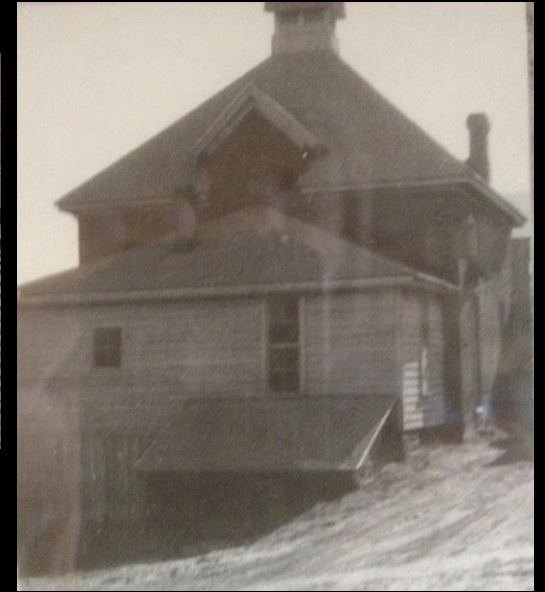

The Washington State
**Department of Archaeology &
Historic Preservation**

Round Twenty One

Michael Houser, *State Architectural Historian*

Heritage Barn Nominations - Round Twenty One

CLARK COUNTY

Lowell Hidden Barn, Vancouver – 1884

Heritage Barn Nominations - Round Twenty One

GRAYS HARBOR COUNTY

Loerchester Homestead, Elma – 1933

Heritage Barn Nominations - Round Twenty One

KING COUNTY

Richard O'Donnell Barn, Kent – 1890

Heritage Barn Nominations - Round Twenty One

LINCOLN COUNTY

John & Emma Nicholls Farm,
Davenport – c.1900

Heritage Barn Nominations - Round Twenty One

SAN JUAN COUNTY

Lawson Farm, San Juan Island –
1876

Heritage Barn Nominations - Round Twenty One

WHITMAN COUNTY