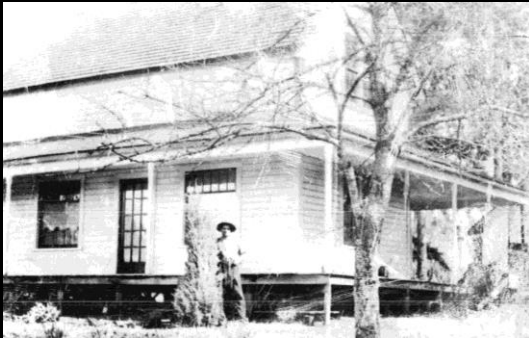

The Washington State
**Department of Archaeology &
Historic Preservation**

Round Twenty One

Michael Houser, *State Architectural Historian*

Heritage Barn Nominations - Round Twenty One

CLARK COUNTY

Lowell Hidden Barn, Vancouver – 1884

Heritage Barn Nominations - Round Twenty One

GRAYS HARBOR COUNTY

Loerchester Homestead, Elma – 1933

Heritage Barn Nominations - Round Twenty One

KING COUNTY

Richard O'Donnell Barn, Kent – 1890

Heritage Barn Nominations - Round Twenty One

LINCOLN COUNTY

John & Emma Nicholls Farm,
Davenport – c.1900

Heritage Barn Nominations - Round Twenty One

WHITMAN COUNTY

Curtis Ranch, Garfield – 1891

Heritage Barn Nominations - Round Twenty One

YAKIMA COUNTY