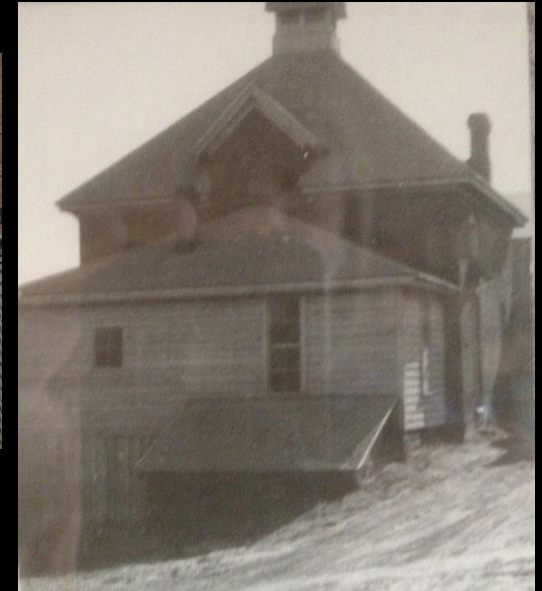

The Washington State
**Department of Archaeology &
Historic Preservation**

Round Twenty One

Michael Houser, *State Architectural Historian*

Heritage Barn Nominations - Round Twenty One

CLARK COUNTY

Lowell Hidden Barn, Vancouver – 1884

Heritage Barn Nominations - Round Twenty One

GRAYS HARBOR COUNTY

Loerchester Homestead, Elma – 1933

Heritage Barn Nominations - Round Twenty One

KING COUNTY

Richard O'Donnell Barn, Kent – 1890

Heritage Barn Nominations - Round Twenty One

LINCOLN COUNTY

John & Emma Nicholls Farm,
Davenport – c.1900

Heritage Barn Nominations - Round Twenty One

WHITMAN COUNTY

Curtis Ranch, Garfield – 1891

Heritage Barn Nominations - Round Twenty One

YAKIMA COUNTY