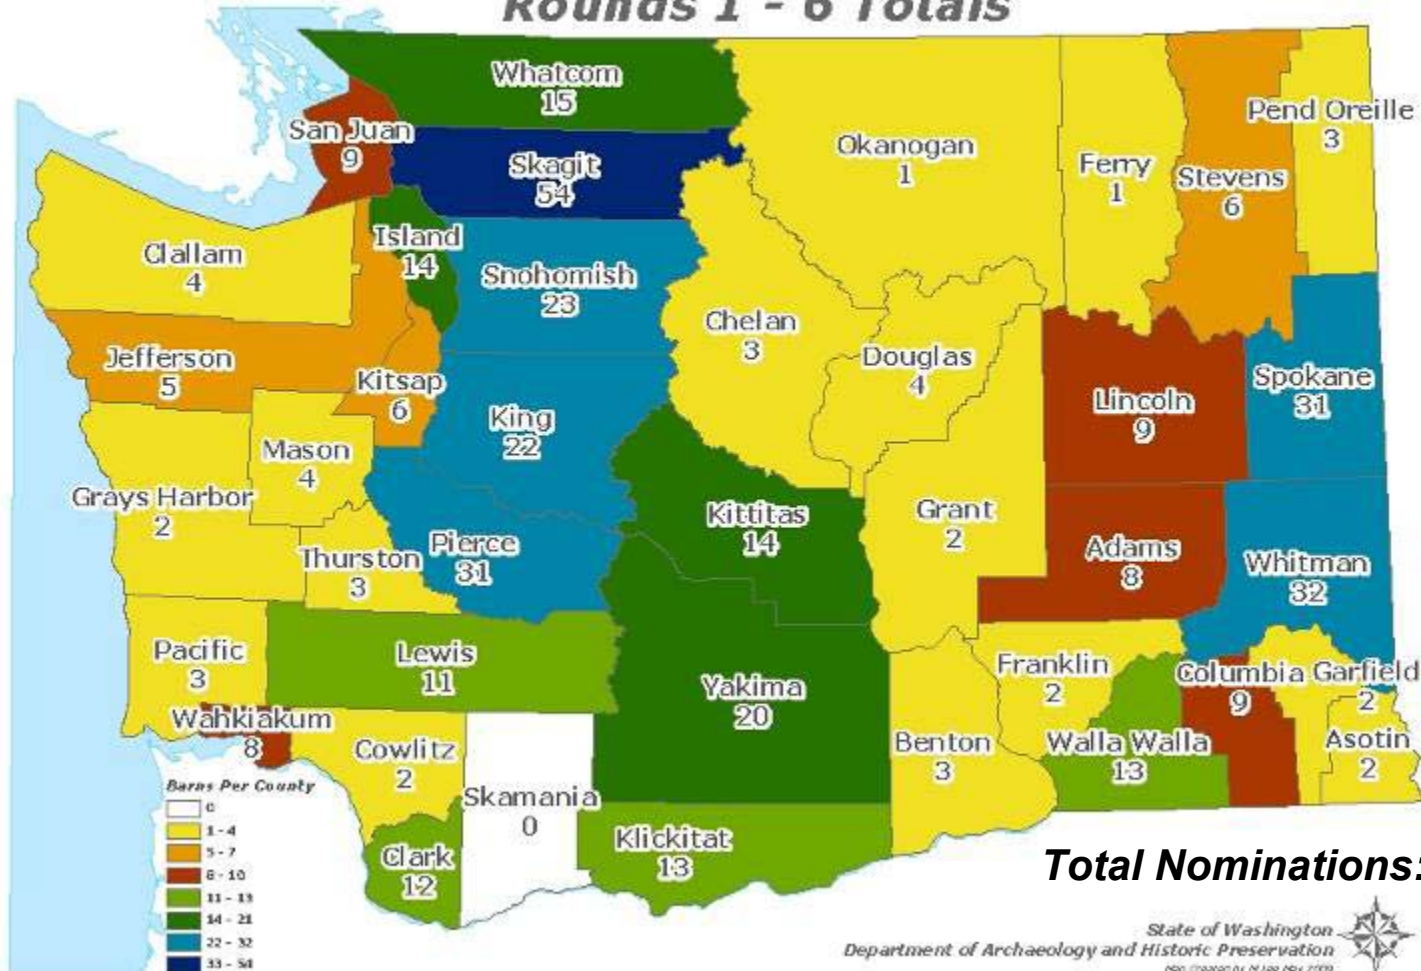

Heritage Barn Nominations – Totals to date

Heritage Register Barn Applicants Per County Rounds 1 - 6 Totals