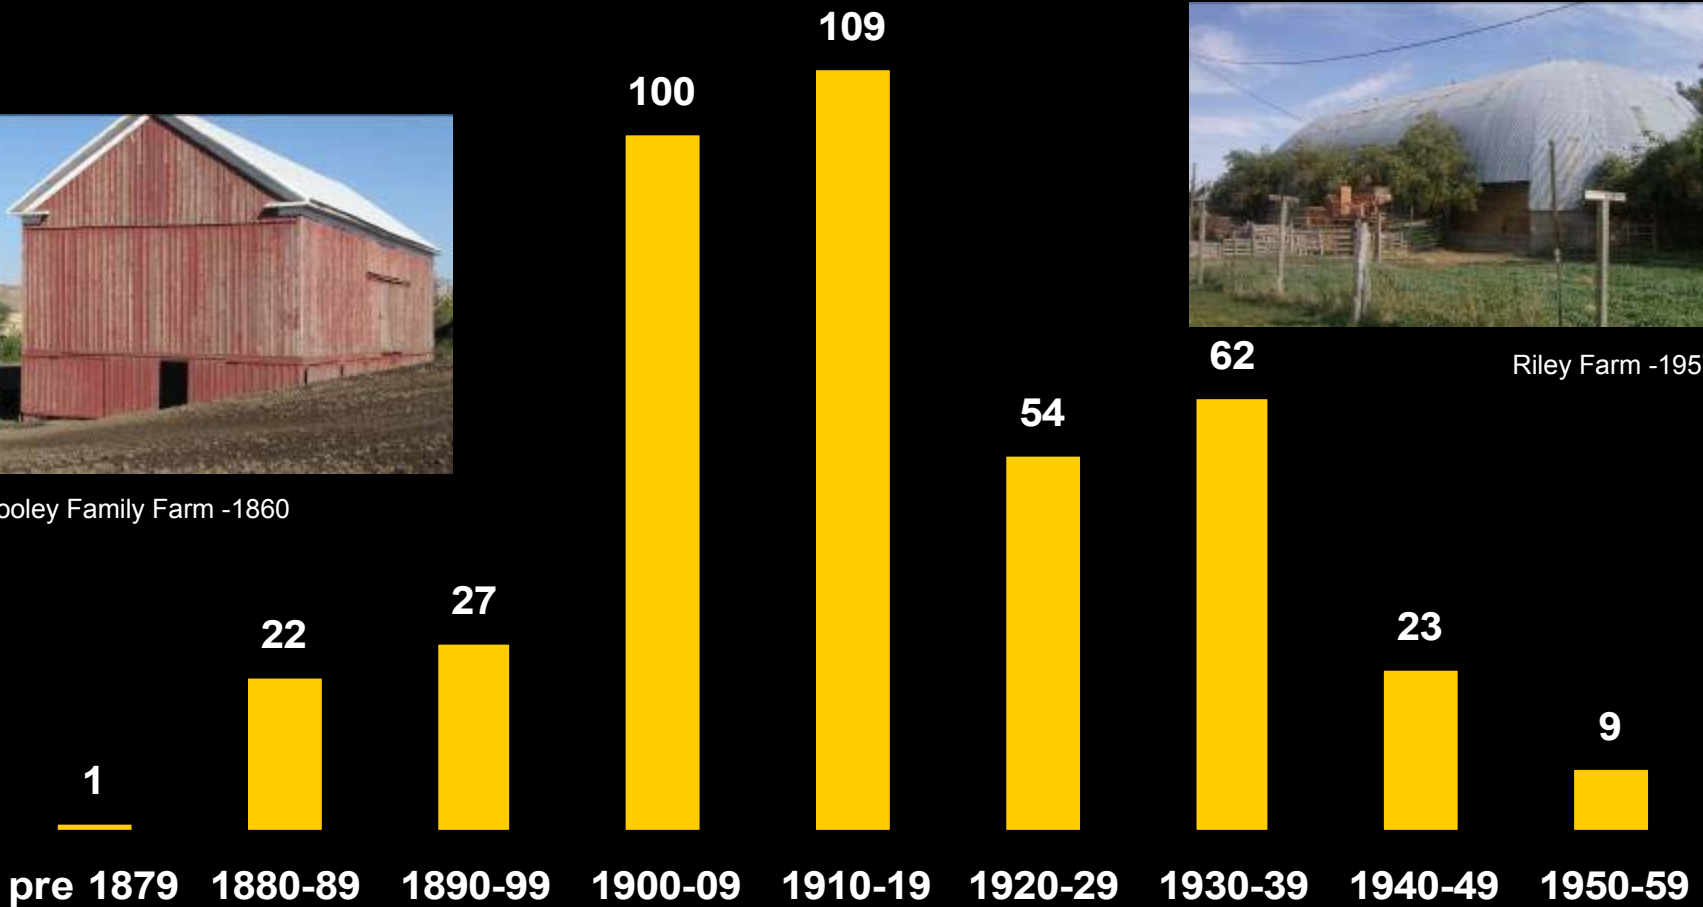

The Washington State Department of Archaeology & Historic Preservation

Michael Houser, *State Architectural Historian*

Heritage Barn Nominations - Round 1 to 6

Number of Barns by Year Built

Dooley Family Farm -1860

Riley Farm -1957

Total Number of Heritage Barns in Round One = 159
 Total Number of Heritage Barns in Round Two = 133
 Total Number of Heritage Barns in Round Three = 31
 Total Number of Heritage Barns in Round Four = 13
 Total Number of Heritage Barns in Round Five = 16
 Total Number of Heritage Barns in Round Six = 56

Heritage Barn Nominations - Round 1 to 6

Barn Siding

Total Number of Heritage Barns in Round One = 159
 Total Number of Heritage Barns in Round Two = 133
 Total Number of Heritage Barns in Round Three = 31
 Total Number of Heritage Barns in Round Four = 13
 Total Number of Heritage Barns in Round Five = 16
 Total Number of Heritage Barns in Round Six = 56