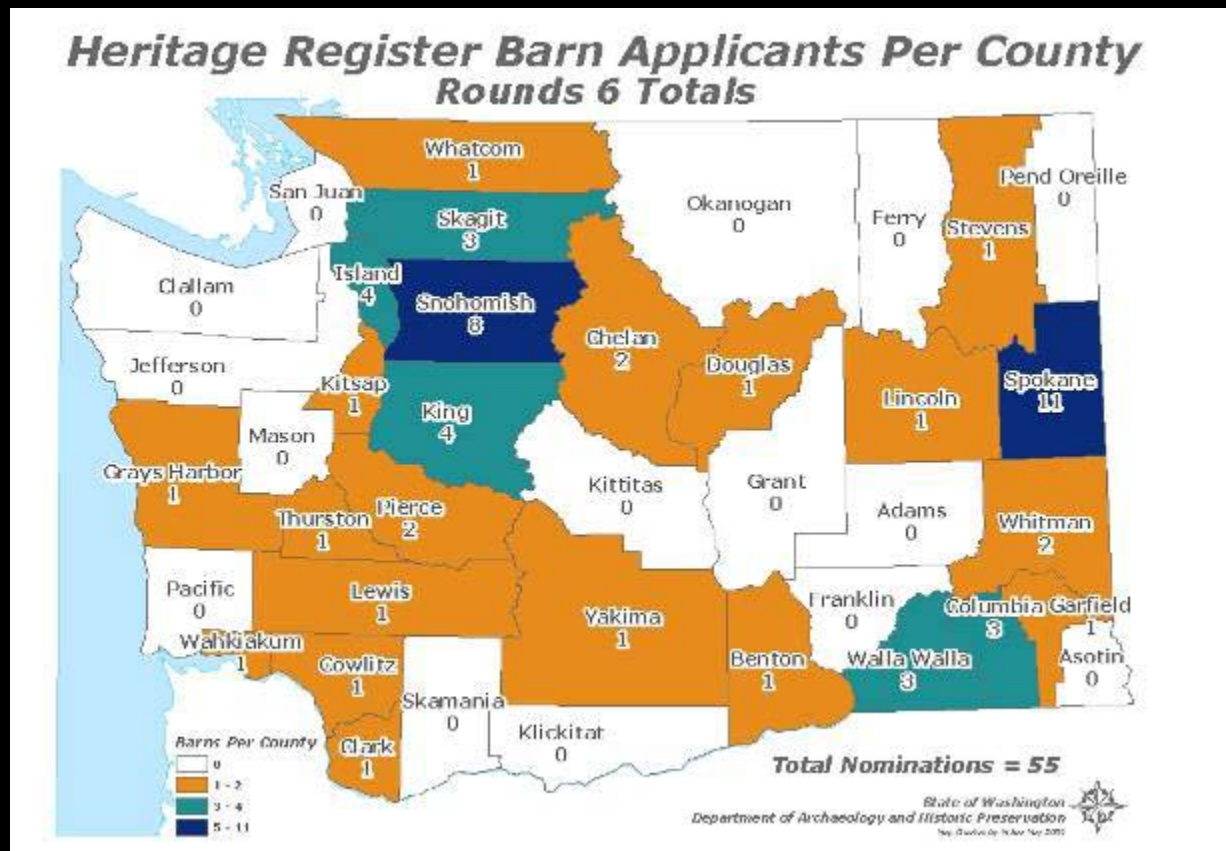

Heritage Barn Nominations - Round 1 to 6

Roof Material

Total Number of Heritage Barns in Round One = 159
Total Number of Heritage Barns in Round Two = 133
Total Number of Heritage Barns in Round Three = 31
Total Number of Heritage Barns in Round Four = 13
Total Number of Heritage Barns in Round Five = 16
Total Number of Heritage Barns in Round Six = 56

Heritage Barn Nominations – Round 1 to 6

Number of Barns by Paint Color

Heritage Barn Nominations - Round 1 to 6

Barn Forms & Types

} Combined make up largest type in State

Heritage Barn Register Listings Statewide

56 nominations in 6 Rounds of Review

Heritage Barn Nominations - Round Six

BENTON COUNTY

Legend Farm, Prosser –
c.1905

Heritage Barn Nominations - Round Six

CHELAN COUNTY

Leather & Lace, Leavenworth –
1898

Lucky Bohemian Farms
– c.1918

Heritage Barn Nominations - Round Six

CLARK COUNTY

Columbia Landcaster Farm, Ridgefield – 1900 & c. 1880

Heritage Barn Nominations - Round Six

COLUMBIA COUNTY

Hancock Farm, Prescott – 1917

Bar Z Ranch, Dayton – c.1900