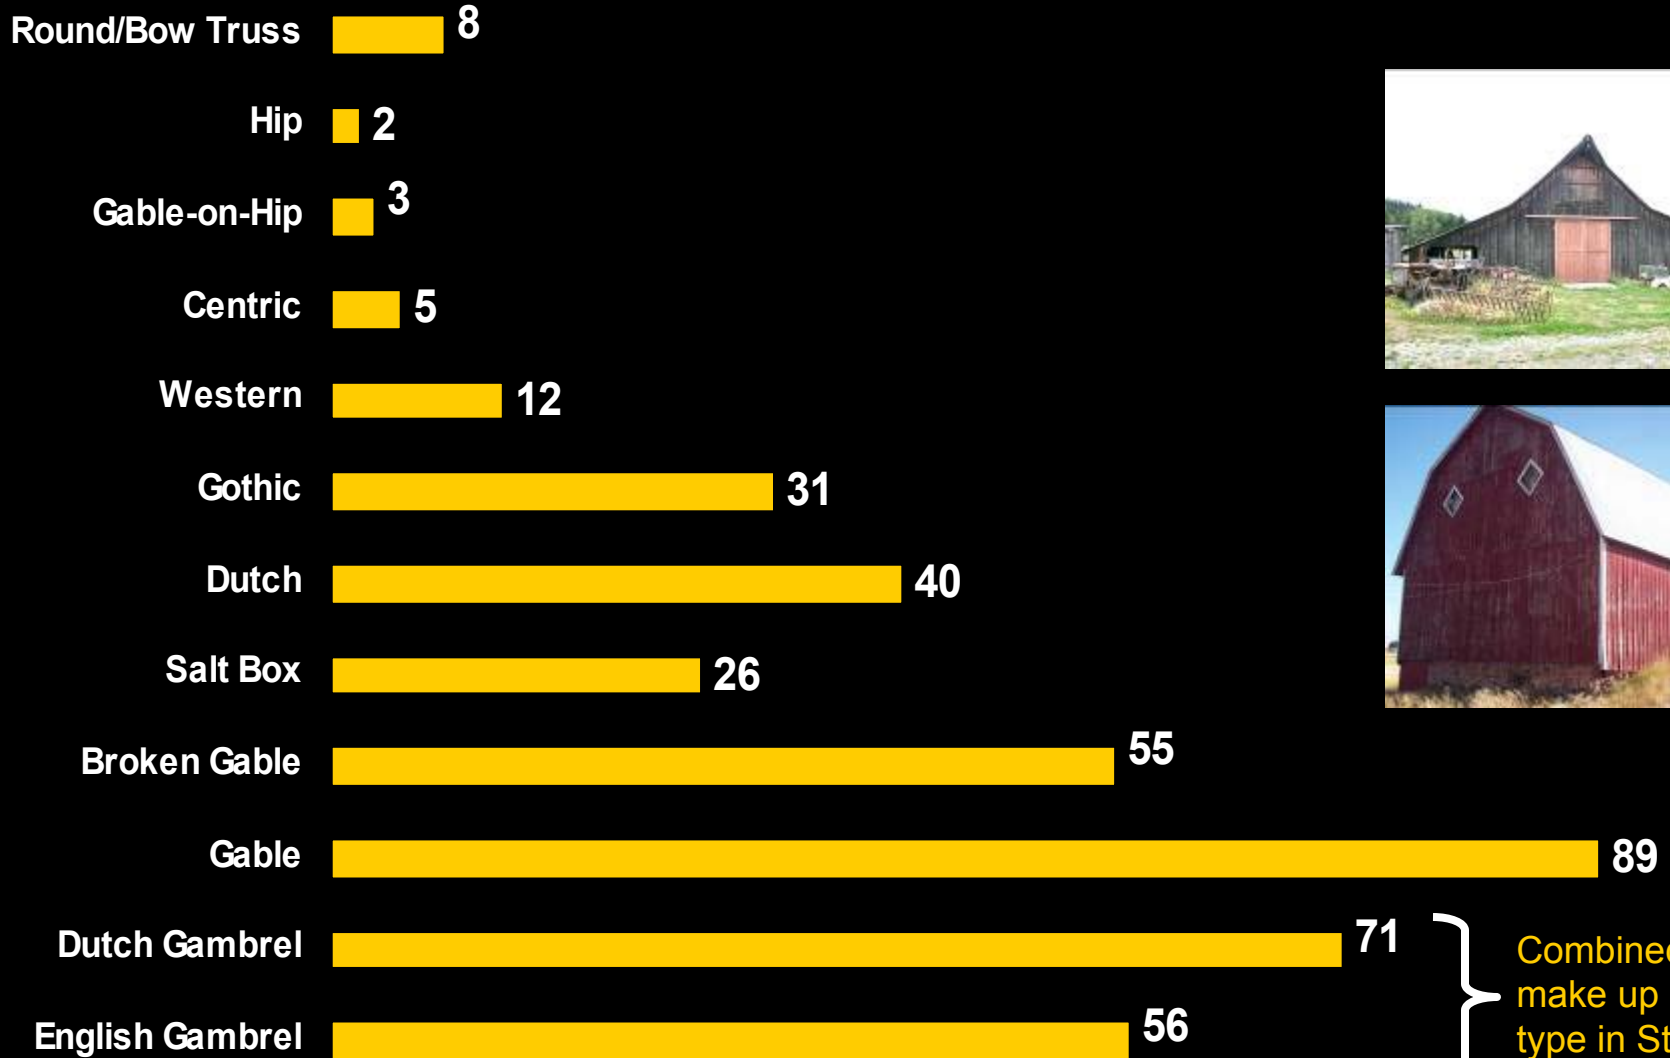

Heritage Barn Nominations - Round 1 to 6

Barn Siding

Total Number of Heritage Barns in Round One = 159
 Total Number of Heritage Barns in Round Two = 133
 Total Number of Heritage Barns in Round Three = 31
 Total Number of Heritage Barns in Round Four = 13
 Total Number of Heritage Barns in Round Five = 16
 Total Number of Heritage Barns in Round Six = 56

Heritage Barn Nominations - Round 1 to 6

Roof Material

Total Number of Heritage Barns in Round One = 159
Total Number of Heritage Barns in Round Two = 133
Total Number of Heritage Barns in Round Three = 31
Total Number of Heritage Barns in Round Four = 13
Total Number of Heritage Barns in Round Five = 16
Total Number of Heritage Barns in Round Six = 56

Heritage Barn Nominations – Round 1 to 6

Number of Barns by Paint Color

Heritage Barn Nominations - Round 1 to 6

Barn Forms & Types

} Combined make up largest type in State

Heritage Barn Register Listings Statewide

Heritage Barn Nominations - Round Six

CLARK COUNTY

Columbia Landcaster Farm, Ridgefield – 1900 & c. 1880

Heritage Barn Nominations - Round Six

COLUMBIA COUNTY

Hancock Farm, Prescott – 1917

Bar Z Ranch, Dayton – c.1900